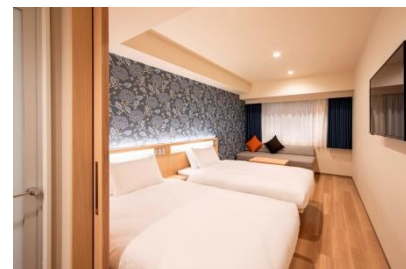

設計 / 施工

株式会社安宅設計 / 株式会社フジタ

建築規模

地上 12 階・地下 1 階

延床面積 5,406.4 ㎡

客室数 (151 室)

ハリウッドツイン	10 室	13.6 ㎡
キングダブル	16 室	21.3 ㎡～22.3 ㎡
スタンダードツイン	39 室	21.3 ㎡～22.3 ㎡
スタンダードツイン with Sofa Bed	72 室	21.7 ㎡～22.3 ㎡
ファミリートリプル with Sofa Bed	10 室	29.2 ㎡
ジャパニーズファミリールーム	3 室	32.9 ㎡～43.1 ㎡
アクセシブルルーム	1 室	22.3 ㎡

*コネクティングルーム 84 室

全室禁煙 チェックイン 15:00 / チェックアウト 11:00

室内設備・アメニティ

シャワーブース (一部バス) / 洗浄機付きトイレ / テレビ / USB ポート / マルチコンセントプラグ / 冷蔵庫 / 電気ケトル / お茶 / タオル / 歯ブラシセット / シャンプー / コンディショナー / ボディソープ / 洗顔ソープ / ドライヤー / ナイトウェア / スリッパ

Architect / Construction Company

Ataka Sekkei Co., Ltd. / Fujita Corporation

Floors & Area

12 floors above ground / 1 floor below ground

Total floor space 5,406.4 ㎡

Number of Guest Rooms (151)

Hollywood Twin	10	13.6 ㎡
King Double	16	21.3 ㎡～22.3 ㎡
Standard Twin	39	21.3 ㎡～22.3 ㎡
Standard Twin with Sofa Bed	72	21.7 ㎡～22.3 ㎡
Family Triple with Sofa Bed	10	29.2 ㎡
Japanese Family Room	3	32.9 ㎡～43.1 ㎡
Accessible Room	1	22.3 ㎡

*84 connecting rooms

All rooms are non-smoking Check-in time 15:00 / Check-out time 11:00

Room Amenities

Shower booth (partially bath), Japanese-style shower toilet, TV, USB port, Multi outlet plug, Refrigerator, Electric kettle, Tea, Towels, Toothbrush set, Shampoo, Conditioner, Body shampoo, Face soap, Hair dryer, Nightwear, Slippers

その他施設・サービス

ロビー・フロント (1 階) / 自動チェックイン&アウト機 (1 階) / カフェ (1 階) / 授乳室 (2 階) / ランドリーコーナー (3 階) / 喫煙室 (4 階・9 階) / 自販機コーナー (4 階) / 宅配便 / 荷物無料預かり / 館内バリアフリー

Other Facilities & Services

Lobby/Front desk (1F), Auto check-in/check-out machines (1F), Café (1F), Nursing room (2F), Laundry area (3F), Smoking rooms (4F・9F), Vending machine (4F), Parcel delivery service, Free luggage storage, Disabled access throughout the hotel

インターネット接続

全館無料 Wi-Fi 接続

Internet Connection

Free Wi-Fi connection throughout the hotel

取り扱いクレジットカード (電子マネー・QRコード決済も可) / Credit Cards (Electric money & QR code payments are also accepted)

VISA / Master / JCB / AMEX / Diners Club / UC / DC / NICOS / UFJ / 銀聯 (UnionPay)

お問い合わせ先 / For Inquiries

からかさホテル TOKYO STATION / karaksa hotel TOKYO STATION

Tel: +81 (0)3 3243 6602 Fax: 050 3535 5935 E-mail: info-karakساهotels@xymax.co.jp

February 19, 2024