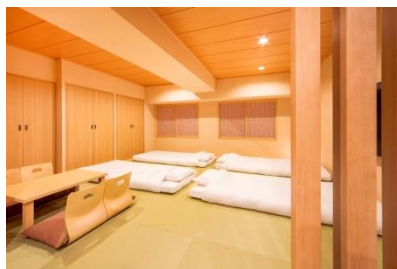

設計 / 施工

株式会社安宅設計 / 株式会社フジタ

建築規模

地上 12 階・地下 1 階

延床面積 5,406.4 ㎡

客室数 (151 室)

ハリウッドツイン	10 室	13.6 ㎡
キングダブル	16 室	21.3 ㎡～22.3 ㎡
スタンダードツイン	39 室	21.3 ㎡～22.3 ㎡
スタンダードツイン with Sofa Bed	72 室	21.7 ㎡～22.3 ㎡
ファミリートリプル with Sofa Bed	10 室	29.2 ㎡
ジャパニーズファミリールーム	3 室	32.9 ㎡～43.1 ㎡
アクセシブルルーム	1 室	22.3 ㎡

*コネクティングルーム 84 室

全室禁煙 チェックイン 15:00 / チェックアウト 11:00

室内設備・アメニティ

シャワーブース (一部バス) / 洗浄機付きトイレ / テレビ / USB ポート / マルチコンセントプラグ / 冷蔵庫 / 電気ケトル / お茶 / タオル / 歯ブラシセット / シャンプー / コンディショナー / ボディソープ / 洗顔ソープ / ドライヤー / ナイトウェア / スリッパ

Architect / Construction Company

Ataka Sekkei Co., Ltd. / Fujita Corporation

Floors & Area

12 floors above ground / 1 floor below ground

Total floor space 5,406.4 ㎡

Number of Guest Rooms (151)

Hollywood Twin	10	13.6 ㎡
King Double	16	21.3 ㎡～22.3 ㎡
Standard Twin	39	21.3 ㎡～22.3 ㎡
Standard Twin with Sofa Bed	72	21.7 ㎡～22.3 ㎡
Family Triple with Sofa Bed	10	29.2 ㎡
Japanese Family Room	3	32.9 ㎡～43.1 ㎡
Accessible Room	1	22.3 ㎡

*84 connecting rooms

All rooms are non-smoking Check-in time 15:00 / Check-out time 11:00

Room Amenities

Shower booth (partially bath), Japanese-style shower toilet, TV, USB port, Multi outlet plug, Refrigerator, Electric kettle, Tea, Towels, Toothbrush set, Shampoo, Conditioner, Body shampoo, Face soap, Hair dryer, Nightwear, Slippers

その他施設・サービス

ロビー・フロント (1 階) / 自動チェックイン&アウト機 (1 階) / カフェ (1 階) / 授乳室 (2 階) / ランドリーコーナー (3 階) / 喫煙室 (4 階・9 階) / 自販機コーナー (4 階) / 宅配便 / 荷物無料預かり / 館内バリアフリー

Other Facilities & Services

Lobby/Front desk (1F), Auto check-in/check-out machines (1F), Café (1F), Nursing room (2F), Laundry area (3F), Smoking rooms (4F・9F), Vending machine (4F), Parcel delivery service, Free luggage storage, Disabled access throughout the hotel

インターネット接続

全館無料 Wi-Fi 接続

Internet Connection

Free Wi-Fi connection throughout the hotel

取り扱いクレジットカード (電子マネー・QRコード決済も可) / Credit Cards (Electric money & QR code payments are also accepted)

VISA / Master / JCB / AMEX / Diners Club / UC / DC / NICOS / UFJ / 銀聯 (UnionPay)

お問い合わせ先 / For Inquiries

からかさホテル TOKYO STATION / karaksa hotel TOKYO STATION

Tel: +81 (0)3 3243 6602 Fax: 050 3535 5935 E-mail: info-karakساهotels@xymax.co.jp

February 19, 2024