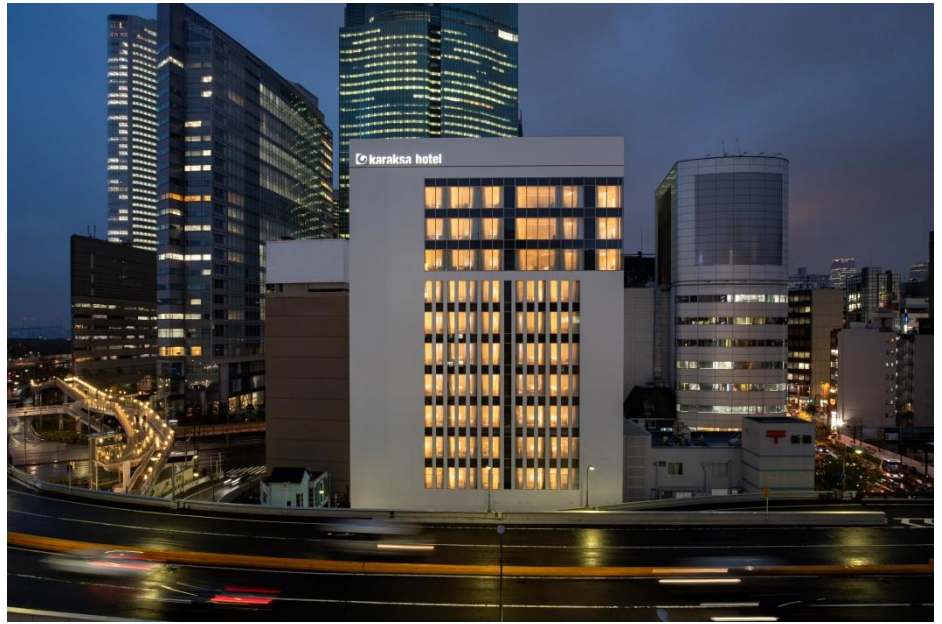

## karaksa hotel premier Tokyo Ginza

日本を代表するショッピングエリアであり、伝統芸能を鑑賞できる歌舞伎座もある銀座に徒歩圏内。ホテルの最寄駅は、さまざまな路線を利用できる新橋駅という至便な立地で、都内各地の観光名所や東京近郊にもアクセスがスムーズです。ワンランク上のからくさホテルをお楽しみください。

The hotel is situated within walking distance of Ginza, an iconic shopping district also known for Kabukiza — a traditional Japanese performing art theatre. Conveniently located close to Shimbashi Station, a hub for multiple train lines, the hotel affords easy access to tourist sites within the city as well as surrounding areas. Enjoy a refined level of accommodation at karaksa hotel premier Tokyo Ginza.

- Address 東京都港区新橋 1-6-6 〒105-0004  
1-6-6 Shimbashi, Minato-ku, Tokyo 105-0004, Japan
- Telephone + 81 (0)3 3573 6602
- Website [karakساهotels.com](http://karakساهotels.com)
- Opened May 1, 2019