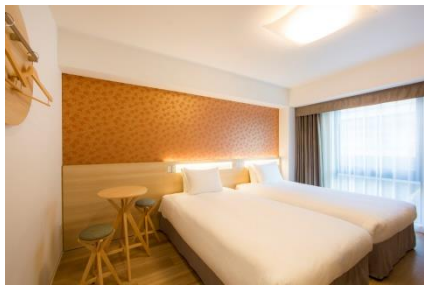

設計 / 施工

日本国土開発株式会社

建築規模

地上9階 / 延床面積 3,534.5 ㎡

客室数 (112 室)

スタンダードツイン with Extra Bed	72 室	19.4 ㎡～21.4 ㎡
スタンダードツイン	8 室	19.0 ㎡～21.7 ㎡
キングダブル	31 室	19.0 ㎡～21.7 ㎡
セミダブル	1 室	20.2 ㎡

*コネクティングルーム 64 室

全室禁煙 チェックイン 15:00 / チェックアウト 11:00

室内設備・アメニティ

シャワーブース (レインシャワー) / 洗浄機付きトイレ / 電話 / テレビ / USB ポート / ユニバーサルコンセント / 冷蔵庫 / ミネラルウォーター / タオル / 歯ブラシ / シャンプー / コンディショナー / ボディソープ / 洗顔ソープ / ドライヤー / パジャマ / スリッパ

その他施設・サービス

ロビー・フロント (1 階) / 自動チェックイン & アウト機 (1 階) / アメニティバー (1 階) / 無料ロッカー (1 階) / レストラン (1 階) / 喫煙室 (1 階) / ランドリーコーナー (2 階) / 自販機コーナー (5 階・9 階) / 宅配便 / 荷物無料預かり / 館内バリアフリー / 障害者用駐車場

インターネット接続

全館無料 Wi-Fi 接続

Architect / Construction Company

JDC Corporation

Floors & Area

9 floors above ground / Total floor space 3,534.5 ㎡

Number of Guest Rooms (112)

Standard Twin with Extra Bed	72	19.4 ㎡～21.4 ㎡
Standard Twin	8	19.0 ㎡～21.7 ㎡
King Double	31	19.0 ㎡～21.7 ㎡
Semi Double	1	20.2 ㎡

*64 connecting rooms

All rooms are non-smoking Check-in time 15:00 / Check-out time 11:00

Room Amenities

Shower booth (Rainshower equipped), Japanese-style shower toilet, Telephone, TV, USB port, Universal socket, Refrigerator, Mineral water, Towels, Toothbrush, Shampoo, Conditioner, Body shampoo, Face soap, Hair dryer, Pajamas, Slippers

Other Facilities & Services

Lobby/Front desk (1F), Auto check-in/check-out machines (1F), Amenity bar (1F), Free storage (1F), Restaurant (1F), Smoking room (1F), Laundry area (2F), Vending machines (5F・9F), Parcel delivery service, Free luggage storage, Disabled access throughout the hotel, Disabled parking space

Internet Connection

Free Wi-Fi connection throughout the hotel

取り扱いクレジットカード (電子マネー・QRコード決済も可) / Credit Cards (Electric money & QR code payments are also accepted)

VISA / Master / JCB / AMEX / Diners Club / UC / DC / NICOS / UFJ / 銀聯 (UnionPay)

お問い合わせ先 / For Inquiries

からかさホテル大阪なんば / karaksa hotel Osaka Namba

Tel: +81 (0)6 6212 6602 Fax: +81 (0)6 6212 6609 E-mail: info-karaksahotels@xymax.co.jp