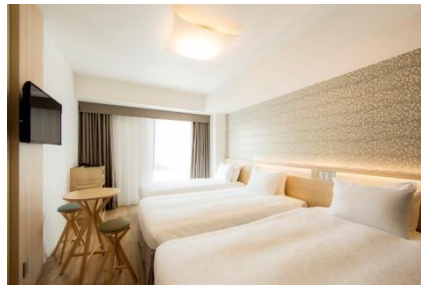

設計 / 施工

日本国土開発株式会社

建築規模

地上9階 / 延床面積 3,534.5 ㎡

客室数 (112 室)

スタンダードツイン with Extra Bed	72 室	19.4 ㎡～21.4 ㎡
スタンダードツイン	8 室	19.0 ㎡～21.7 ㎡
キングダブル	31 室	19.0 ㎡～21.7 ㎡
セミダブル	1 室	20.2 ㎡

*コネクティングルーム 64 室

全室禁煙 チェックイン 15:00 / チェックアウト 11:00

室内設備・アメニティ

シャワーブース (レインシャワー) / 洗浄機付きトイレ / 電話 / テレビ / USB ポート / ユニバーサルコンセント / 冷蔵庫 / ミネラルウォーター / タオル / 歯ブラシ / シャンプー / コンディショナー / ボディソープ / 洗顔ソープ / ドライヤー / パジャマ / スリッパ

その他施設・サービス

ロビー・フロント (1 階) / 自動チェックイン & アウト機 (1 階) / アメニティバー (1 階) / 無料ロッカー (1 階) / レストラン (1 階) / 喫煙室 (1 階) / ランドリーコーナー (2 階) / 自販機コーナー (5 階・9 階) / 宅配便 / 荷物無料預かり / 館内バリアフリー / 障害者用駐車場

インターネット接続

全館無料 Wi-Fi 接続

Architect / Construction Company

JDC Corporation

Floors & Area

9 floors above ground / Total floor space 3,534.5 ㎡

Number of Guest Rooms (112)

Standard Twin with Extra Bed	72	19.4 ㎡～21.4 ㎡
Standard Twin	8	19.0 ㎡～21.7 ㎡
King Double	31	19.0 ㎡～21.7 ㎡
Semi Double	1	20.2 ㎡

*64 connecting rooms

All rooms are non-smoking Check-in time 15:00 / Check-out time 11:00

Room Amenities

Shower booth (Rainshower equipped), Japanese-style shower toilet, Telephone, TV, USB port, Universal socket, Refrigerator, Mineral water, Towels, Toothbrush, Shampoo, Conditioner, Body shampoo, Face soap, Hair dryer, Pajamas, Slippers

Other Facilities & Services

Lobby/Front desk (1F), Auto check-in/check-out machines (1F), Amenity bar (1F), Free storage (1F), Restaurant (1F), Smoking room (1F), Laundry area (2F), Vending machines (5F・9F), Parcel delivery service, Free luggage storage, Disabled access throughout the hotel, Disabled parking space

Internet Connection

Free Wi-Fi connection throughout the hotel

取り扱いクレジットカード (電子マネー・QRコード決済も可) / Credit Cards (Electric money & QR code payments are also accepted)

VISA / Master / JCB / AMEX / Diners Club / UC / DC / NICOS / UFJ / 銀聯 (UnionPay)

お問い合わせ先 / For Inquiries

からかさホテル大阪なんば / karaksa hotel Osaka Namba

Tel: +81 (0)6 6212 6602 Fax: +81 (0)6 6212 6609 E-mail: info-karaksahotels@xymax.co.jp