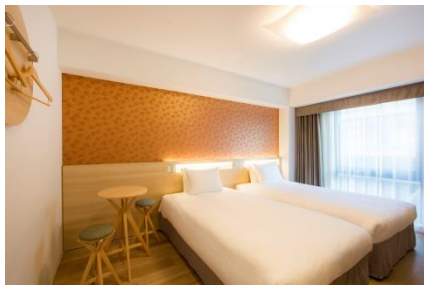

■ 設計 / 施工

日本国土開発株式会社

■ 建築規模

地上 9 階 / 延床面積 3,534.5 ㎡

■ 客室数 (112 室)

セミダブル	1 室	20.2 ㎡
キングダブル	56 室	19.0 ㎡~21.7 ㎡
スタンダードツイン	19 室	19.0 ㎡~21.7 ㎡
スタンダードツイン with Extra Bed	36 室	19.4 ㎡~21.4 ㎡

*コネクティングルーム 64 室

全室禁煙 チェックイン 15:00 / チェックアウト 11:00

■ 室内設備・アメニティ

シャワーブース(レインシャワー) / 洗浄機付きトイレ / 電話 / テレビ / USB ポート / ユニバーサルコンセント / 冷蔵庫 / ミネラルウォーター / タオル / 歯ブラシ / シャンプー / コンディショナー / ボディソープ / 洗顔ソープ / ドライヤー / パジャマ / スリッパ

■ その他施設・サービス

ロビー・フロント(1 階) / 無料ロッカー(1 階) / レストラン(1 階) / 喫煙室(1 階) / ランドリーコーナー(2 階) / 自販機コーナー(5 階・9 階) / 宅配便 / 荷物無料預かり / 館内バリアフリー / 障害者用駐車場

■ インターネット接続

全館無料 Wi-Fi 接続

■ 取り扱いクレジットカード / Credit Cards

VISA / Master / JCB / AMEX / Diners Club / UC / DC / NICOS / UFJ / 銀聯 (UnionPay)

お問い合わせ先 / For Inquiries

からくさホテル大阪なんば / karaksa hotel Osaka Namba

Tel: +81 (0)6 6212 6602 Fax: +81 (0)6 6212 6609 E-mail: info-karaksahotels@xymax.co.jp

■ Architect / Construction Company

JDC Corporation

■ Floors & Area

9 floors above ground / Total floor space 3,534.5 ㎡

■ Number of Guest Rooms (112)

Semi Double	1	20.2 ㎡
King Double	56	19.0 ㎡~21.7 ㎡
Standard Twin	19	19.0 ㎡~21.7 ㎡
Standard Twin with Extra Bed	36	19.4 ㎡~21.4 ㎡

*64 connecting rooms

All rooms are non-smoking Check-in time 15:00 / Check-out time 11:00

■ Room Amenities

Shower booth (Rainshower equipped), Japanese-style shower toilet, Telephone, TV, USB port, Universal socket, Refrigerator, Mineral water, Towels, Toothbrush, Shampoo, Conditioner, Body shampoo, Face soap, Hair dryer, Pajamas, Slippers

■ Other Facilities & Services

Lobby/Front desk(1F), Free storage(1F), Restaurant(1F), Smoking room(1F), Laundry area(2F), Vending machines (5F・9F), Parcel delivery service, Free luggage storage, Disabled access throughout the hotel, Disabled parking space

■ Internet Connection

Free Wi-Fi connection throughout the hotel