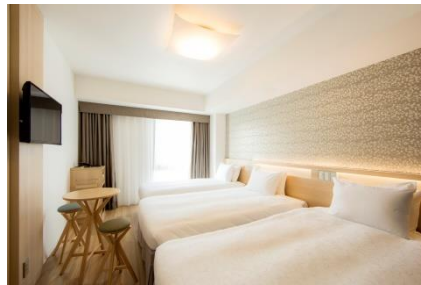

■ 設計 / 施工

日本国土開発株式会社

■ 建築規模

地上 9 階 / 延床面積 3,534.5 ㎡

■ 客室数 (112 室)

セミダブル	1 室	20.2 ㎡
キングダブル	56 室	19.0 ㎡~21.7 ㎡
スタンダードツイン	19 室	19.0 ㎡~21.7 ㎡
スタンダードツイン with Extra Bed	36 室	19.4 ㎡~21.4 ㎡

*コネクティングルーム 64 室

全室禁煙 チェックイン 15:00 / チェックアウト 11:00

■ 室内設備・アメニティ

シャワーブース(レインシャワー) / 洗浄機付きトイレ / 電話 / テレビ / USB ポート / ユニバーサルコンセント / 冷蔵庫 / ミネラルウォーター / タオル / 歯ブラシ / シャンプー / コンディショナー / ボディソープ / 洗顔ソープ / ドライヤー / パジャマ / スリッパ

■ その他施設・サービス

ロビー・フロント(1 階) / 無料ロッカー(1 階) / レストラン(1 階) / 喫煙室(1 階) / ランドリーコーナー(2 階) / 自販機コーナー(5 階・9 階) / 宅配便 / 荷物無料預かり / 館内バリアフリー / 障害者用駐車場

■ インターネット接続

全館無料 Wi-Fi 接続

■ 取り扱いクレジットカード / Credit Cards

VISA / Master / JCB / AMEX / Diners Club / UC / DC / NICOS / UFJ / 銀聯 (UnionPay)

お問い合わせ先 / For Inquiries

からくさホテル大阪なんば / karaksa hotel Osaka Namba

Tel: +81 (0)6 6212 6602 Fax: +81 (0)6 6212 6609 E-mail: info-karaksahotels@xymax.co.jp

■ Architect / Construction Company

JDC Corporation

■ Floors & Area

9 floors above ground / Total floor space 3,534.5 ㎡

■ Number of Guest Rooms (112)

Semi Double	1	20.2 ㎡
King Double	56	19.0 ㎡~21.7 ㎡
Standard Twin	19	19.0 ㎡~21.7 ㎡
Standard Twin with Extra Bed	36	19.4 ㎡~21.4 ㎡

*64 connecting rooms

All rooms are non-smoking Check-in time 15:00 / Check-out time 11:00

■ Room Amenities

Shower booth (Rainshower equipped), Japanese-style shower toilet, Telephone, TV, USB port, Universal socket, Refrigerator, Mineral water, Towels, Toothbrush, Shampoo, Conditioner, Body shampoo, Face soap, Hair dryer, Pajamas, Slippers

■ Other Facilities & Services

Lobby/Front desk(1F), Free storage(1F), Restaurant(1F), Smoking room(1F), Laundry area(2F), Vending machines (5F・9F), Parcel delivery service, Free luggage storage, Disabled access throughout the hotel, Disabled parking space

■ Internet Connection

Free Wi-Fi connection throughout the hotel