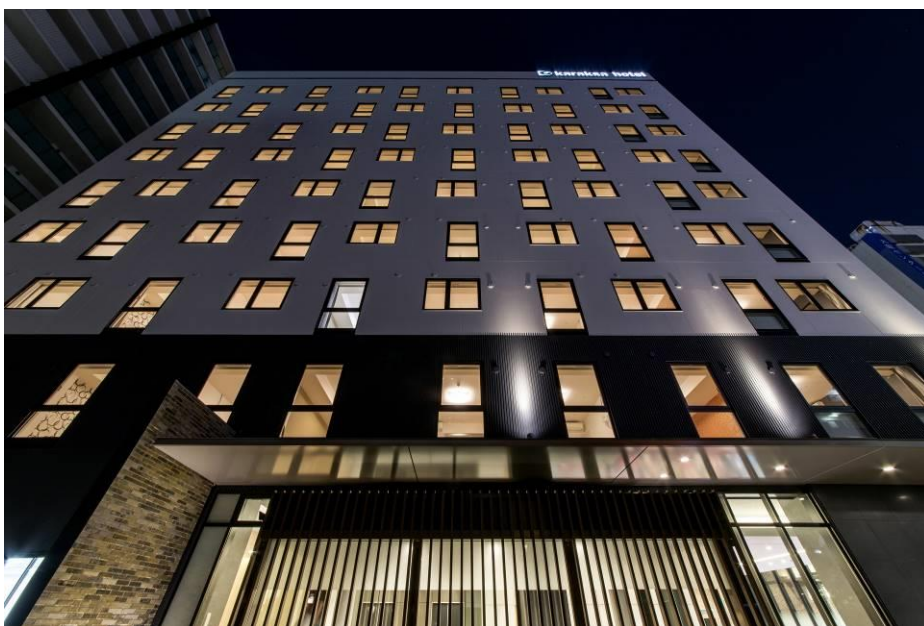

karaksa hotel Osaka Namba

観光客で賑わう道頓堀や心齋橋筋商店街まで徒歩 5 分圏内。大阪らしさを満喫でき、グルメ、ショッピングに最適なロケーションです。また、梅田や新大阪駅へもアクセス至便ですので、京都・奈良や神戸観光の拠点としても大変便利です。

Located five minutes on foot from the popular tourist destinations of Dotonbori and Shinsaibashi-suji shopping streets, it's the perfect location to see the real Osaka, with limitless dining and shopping opportunities. Umeda and Shin-Osaka stations are also nearby, making the hotel an ideal base for sightseeing in Kyoto, Nara and Kobe.