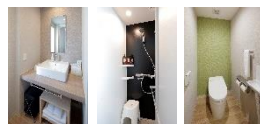

Standard Double	7	16.0 m ²
Standard Twin	21	21.5 m ² ~21.9 m ²
Standard Twin with Extra Bed	70	21.5 m ²
Superior Twin with Extra Bed	7	25.0 m ²
Japanese Family Room	7	25.0 m ²
High Floor Double	4	16.0 m ²
High Floor Twin	12	21.5 m ² ~21.9 m ²
High Floor Twin with Extra Bed	40	21.5 m ²
High Floor Superior Twin with Extra Bed	4	25.0 m ²
High Floor Japanese Family Room	4	25.0 m ²
Accessible Room	1	18.6 m ²

*110 connecting rooms

All rooms are non-smoking Check-in time 15:00 / Check-out time 11:00

■ 室内設備・アメニティ

シャワーブース/洗浄機付きトイレ/テレビ/USB ポート/ユニバーサルコンセント/冷蔵庫/電気ケトル/お茶/タオル/歯ブラシセット/シャンプー/コンディショナー/ボディソープ/洗顔ソープ/ドライヤー/ナイトウェア/スリッパ/靴べら

■ Room Amenities

Shower booth, Japanese-style shower toilet, TV, USB port, Universal socket, Refrigerator, Electric kettle, Tea, Towels, Toothbrush set, Shampoo, Conditioner, Body shampoo, Face soap, Hair dryer, Nightwear, Slippers, Shoehorn