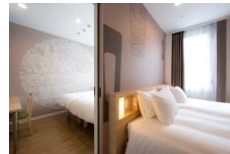

(24 connecting rooms)

All rooms are non-smoking Check-in time 15:00 / Check-out time 11:00

■ Room Amenities

Bath, Japanese-style shower toilet, Telephone, TV, USB port,
Universal socket, Refrigerator, Towels, Toothbrush set,
Shampoo, Conditioner, Body
shampoo, Face soap, Hair dryer,
Pajamas, Slippers