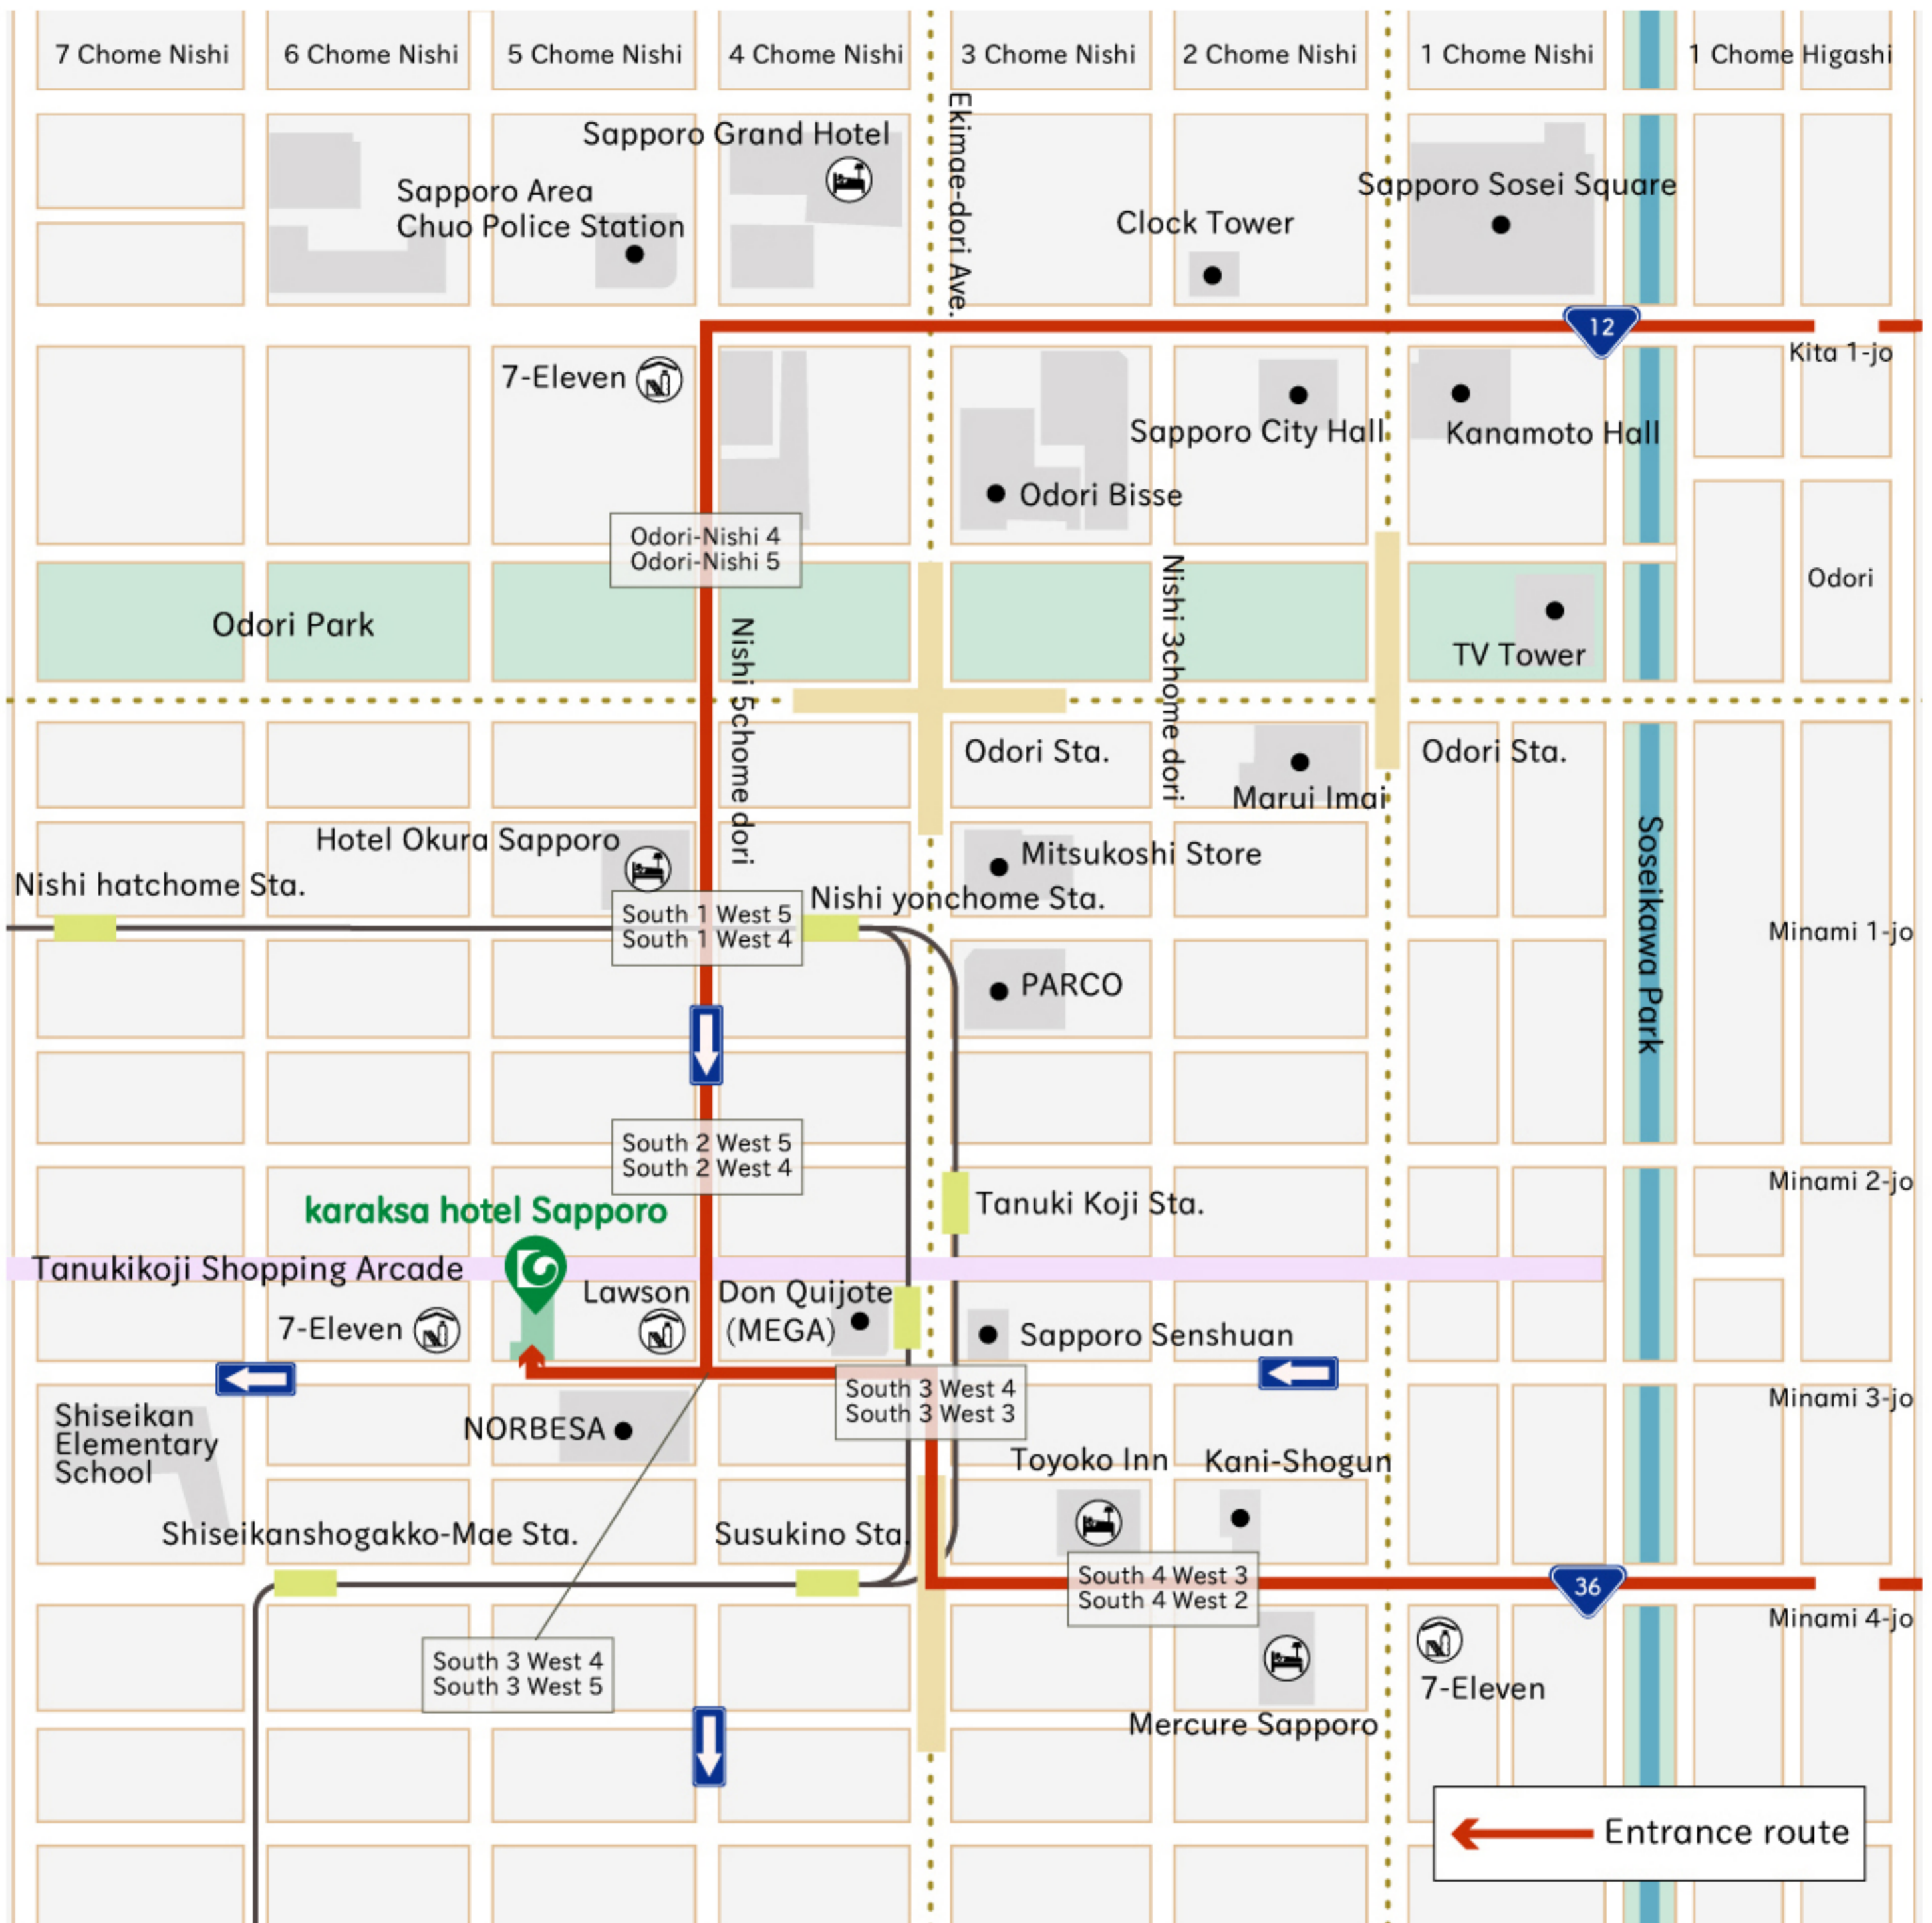

Access by Car

Parking Information

Our vertical parking garage connected to the hotel isn't affected by the weather, and is great for easily getting in and out of your vehicle. Available for general customers as well.

Price	By the hour (7:00~22:00)
	Weekdays 20 min. / 100 yen Maximum 1,300 yen Weekends & holidays 30 min. / 200 yen Maximum 2,000 yen
Number of parking spaces	Hotel guests One night (up to 24 hours) / 2,000 yen
	27 spaces
Parking size limitations	Vehicle height: 2,050mm or less Total length: 5,300mm or less Total width: 2,050mm or less Weight: 2,500kg or less Outer tire width: 1,920mm or less Minimum road clearance: 110mm or more

*On a first-come, first-served basis.

*Motorcycles, motorized bicycles, and bicycles cannot be parked.

*If our parking spaces are full, or if your car exceeds size limitations, we will guide you to an affiliated parking space nearby. Prices may vary depending on location.