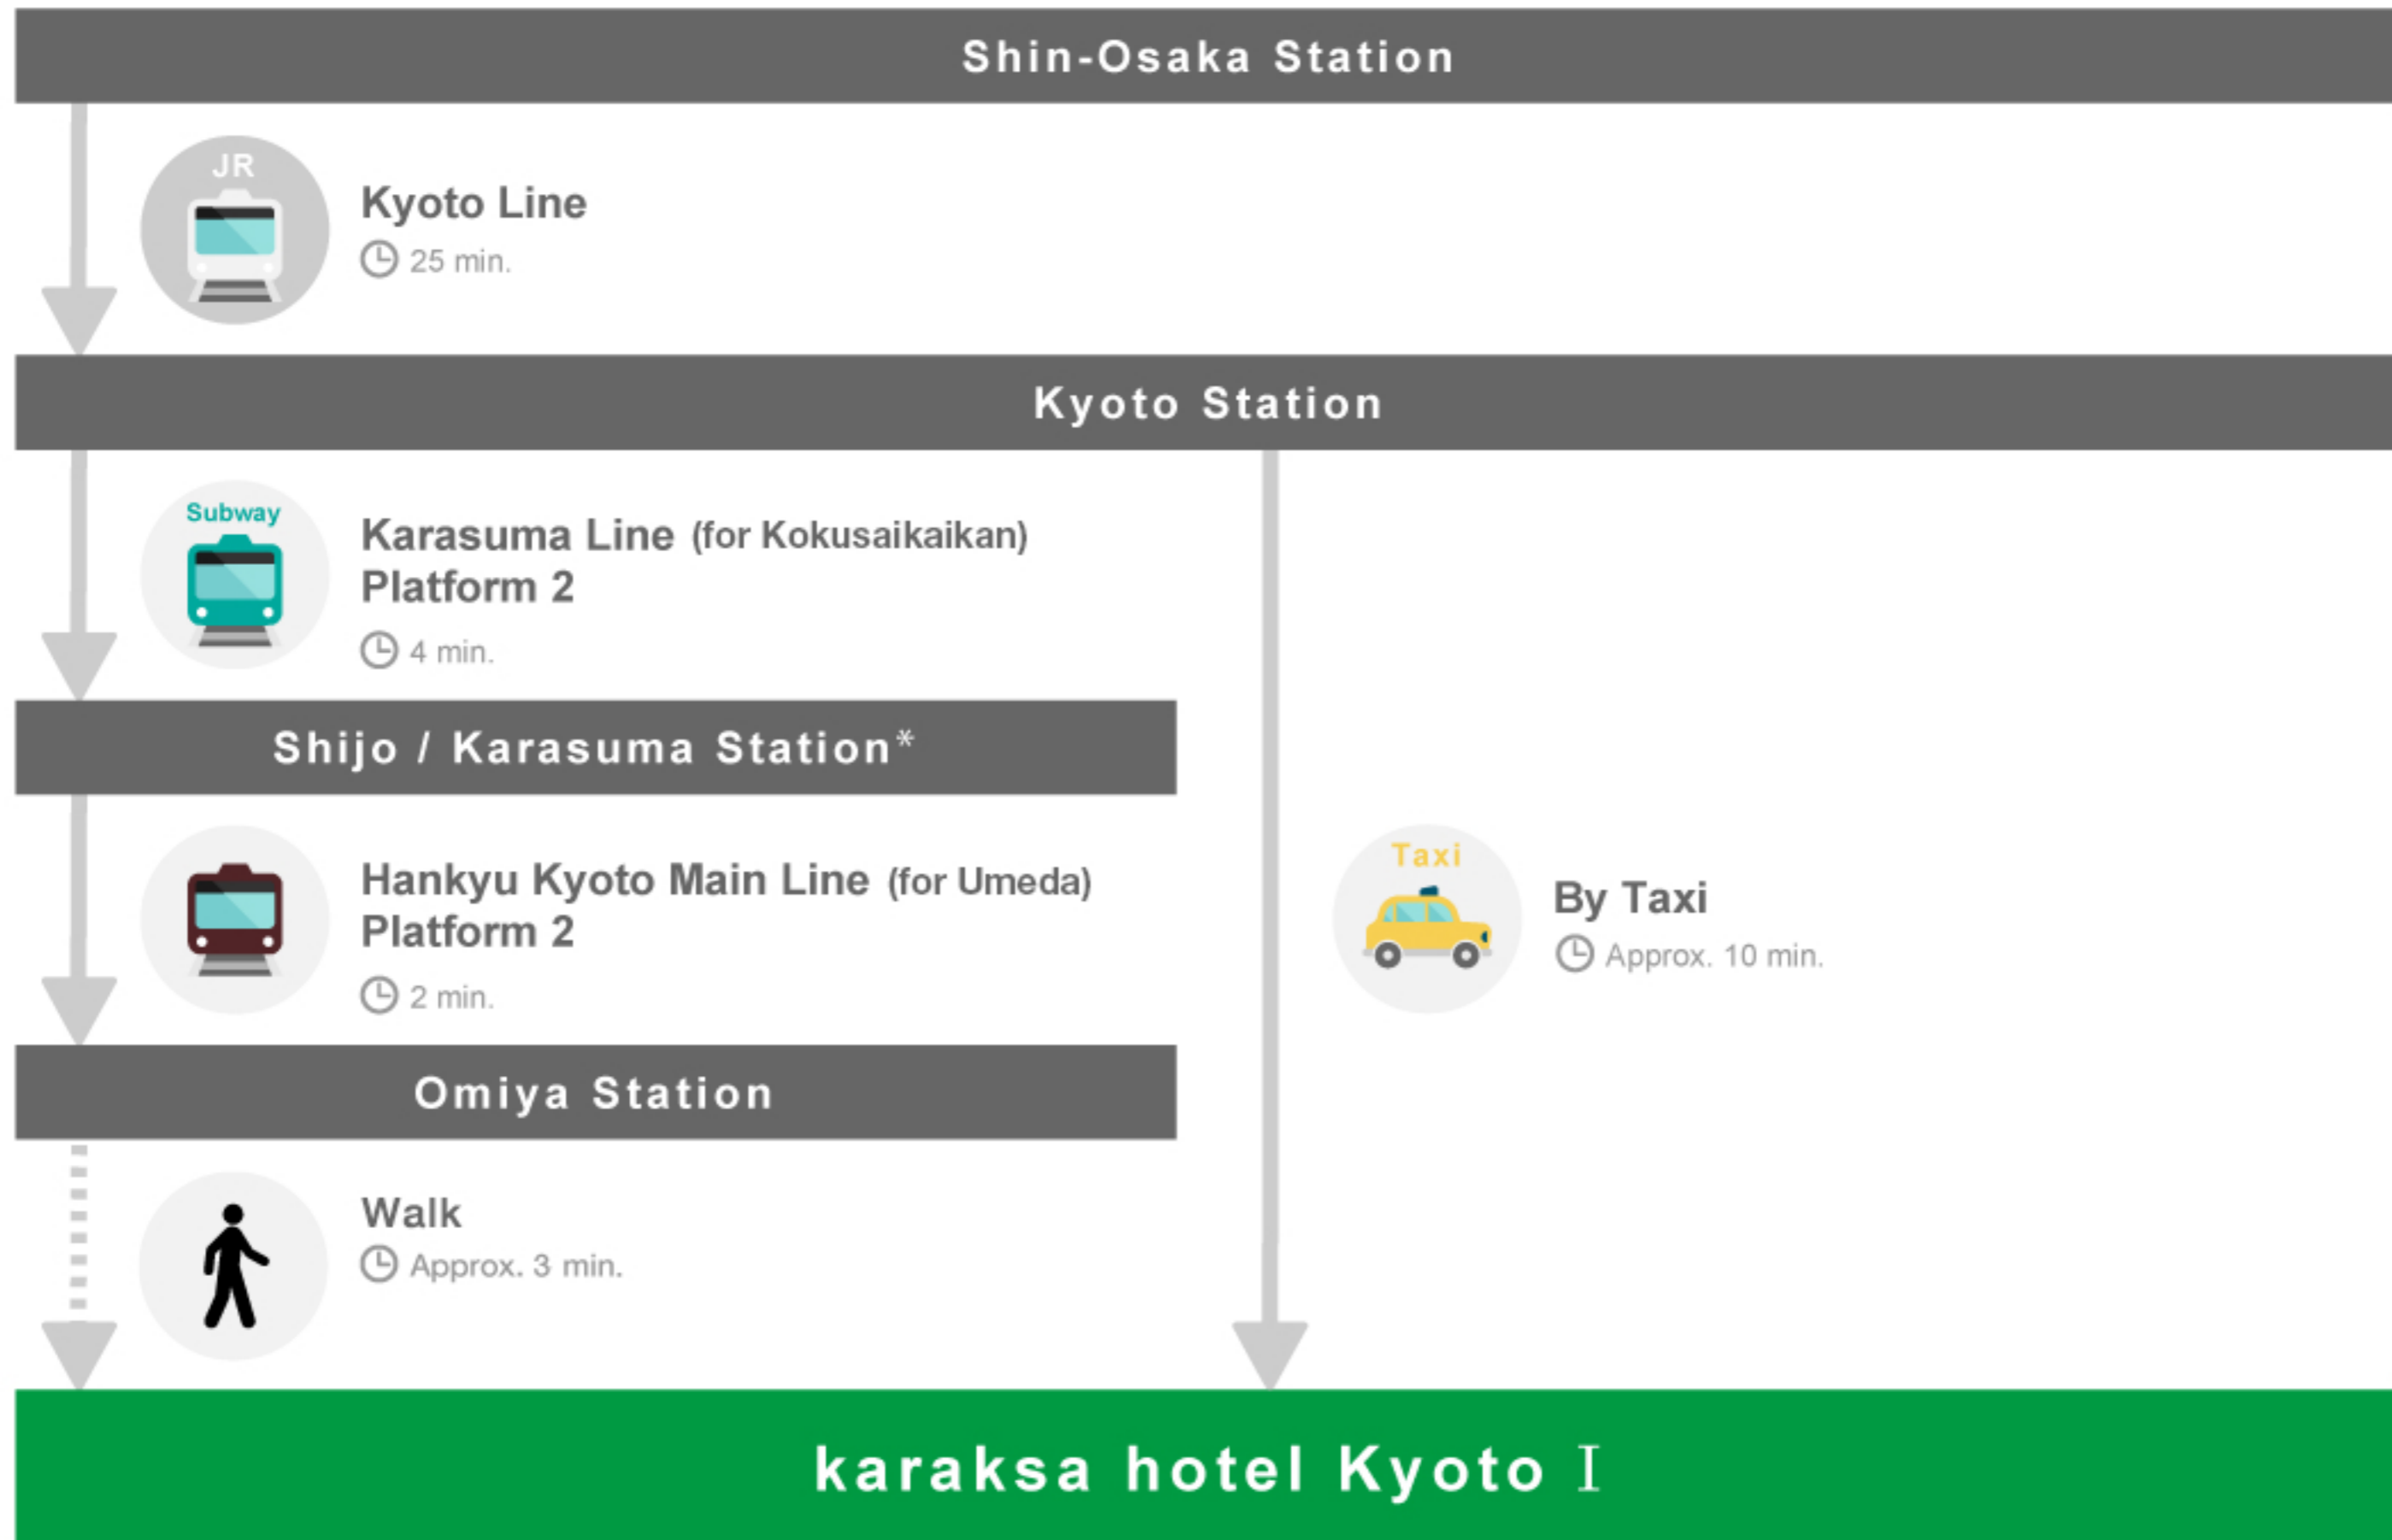

Access from Shin-Osaka Station

*Shijo and Karasuma stations are connected.